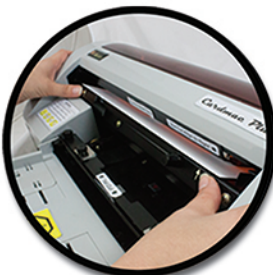

Electric Business Card Slitter

**Full
Bleed
10-Up**

Full Bleed Cards
Cuts & slits 10 Full Bleed
business cards from a
letter size sheet

**30+
cards
per min**

Semi Automatic
Continuous motor-driven blades
allow operator to produce over
30 business cards per minute.

Perfect-Angle Easy Feeder
Allows operator to properly
position before cutting, ensuring
perfect cards every time.

Hardened Steel Blades
Cuts up to 350 gsm
cardstock.

FINITURA
FINISHING AT ITS FINEST
AKILES CardMac Plus

[ELECTRIC BUSINESS CARD SLITTER]

The Akiles CardMac Plus business card slitter is the quick and reliable way to produce business cards.

Two Pass Design

Cuts & slits 10 full bleed business cards from a letter size sheet in two passes.

Perfect-Angle Easy Feeder

Allows operator to properly position before cutting, ensuring perfect cards every time.

Hardened Steel Blades

Allow you to cut up to 350 gsm cardstock.

Paper Stabilizers

Ensures proper positioning as paper feeds into blades