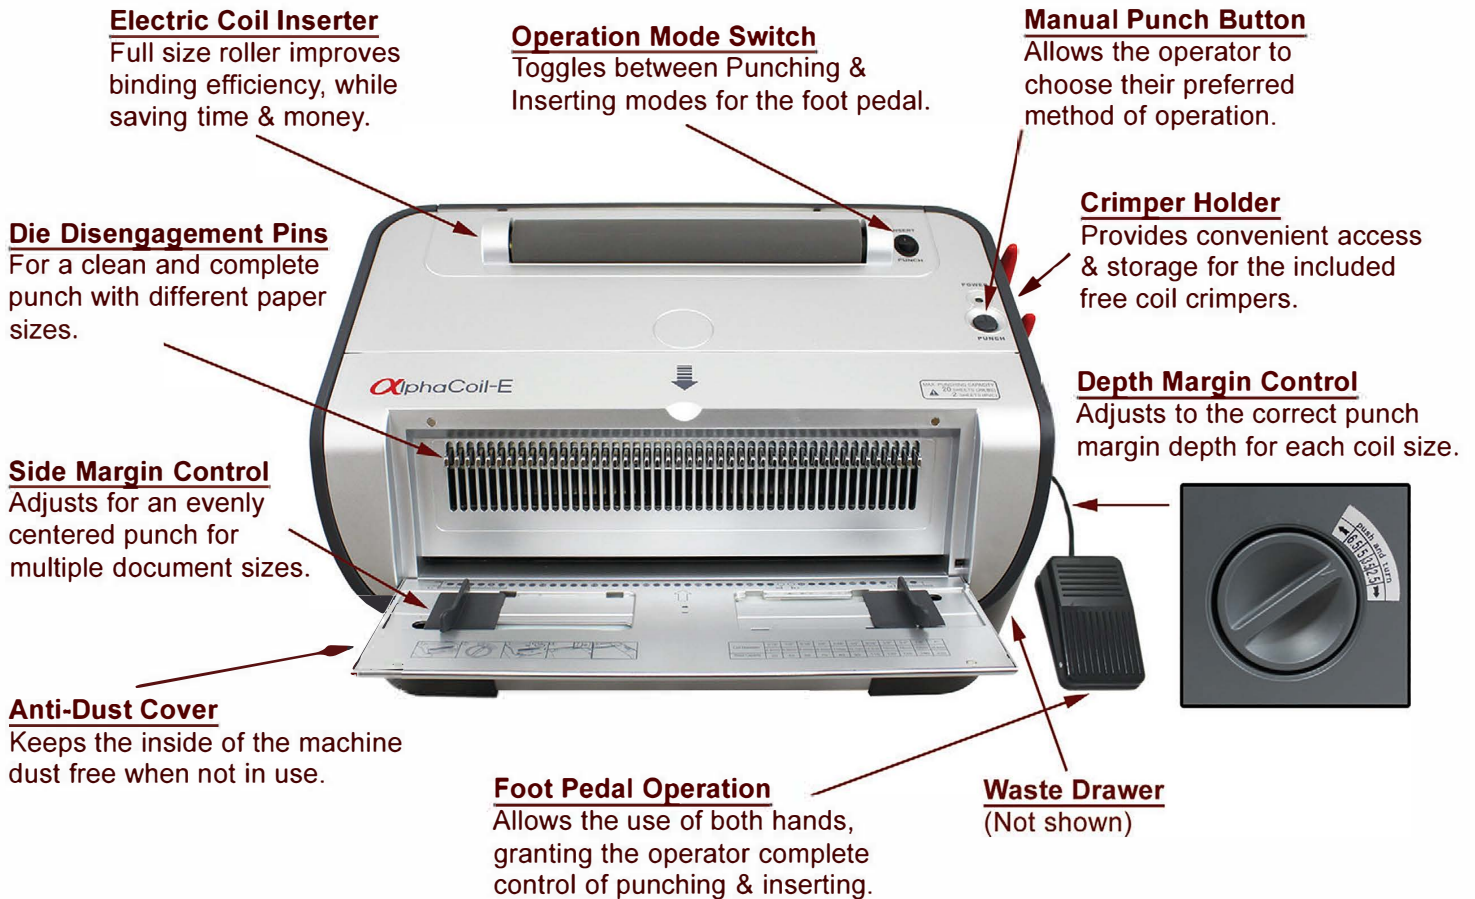

All-In-One Electric Coil Punch & Inserter

**Punches
20 Sheets
Per Lift!**

All Electric Operation

Powerful punch motor & full-size coil inserting roller will greatly improve your binding efficiency, while saving time & money.

Includes Foot Pedal Switch

Allows the free use of both hands, granting the operator complete control of punching & inserting, greatly reducing errors & mis-alignments. A manual push button for punching is also available.

Fully Disengageable Pins

Each punching pin can be individually pulled & disengaged, for a clean & professional punch for multiple paper sizes.

Free Crimper & Crimper Holder

Each machine includes a premium coil crimper & built-in crimper holder for easy access & storage.

AKILES **AlphaCoil-E** [ELECTRIC COIL BINDING SYSTEM]

The Akiles AlphaCoil-E is an all-in-one electric binding machine which allows you to produce professionally bound books with speed and ease. It has all the features you need for coil binding, in one convenient package.